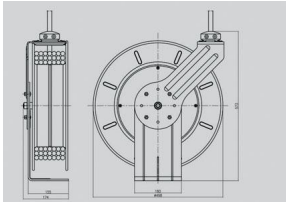

## Metal reel 20m

Metal 1-armed automatic hose reel for wall mount.

- max capacity: 20m for hose 1/2" (12mm)
- max pressure: 138 bar
- connection: 1/2" BSP
- 140° swivel stand (not included)
- available in epoxy coated or stainless steel version

### Applications

industry, workshop

Ref reel SS	Ref swivel SS	Ref reel steel	Ref swivel steel
HAIG	HAIVIG	HAISG	HAIVSG

Product ID: 202070

Source URL: <https://alfaflex.be/en/products/200000/202000/metalen-haspel-20m-0>