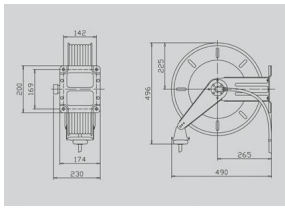

Metal reel 15m

Metal 2-armed automatic hose reel for wall mount.

- max capacity: 15m for hose 1/2" (12mm)
- max pressure: 138 bar
- connection: 1/2" BSP
- 140° swivel stand (not included)
- available in epoxy coated or stainless steel version