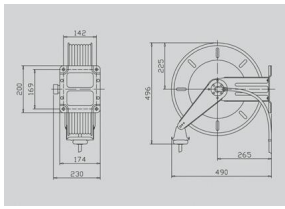

Metal reel 15m

Metal 2-armed automatic hose reel for wall mount.

- max capacity: 15m for hose 1/2" (12mm)
- max pressure: 138 bar
- connection: 1/2" BSP
- 140° swivel stand (not included)
- available in epoxy coated or stainless steel version

hose not included, please consult us for options

Applications

industry, workshop

Ref reel SS	Ref swivel SS	Ref reel steel	Ref swivel steel
HAIK	HAIK	HAIK	HAIK

Product ID: 202060

Source URL: <https://alfaflex.be/en/products/200000/202000/metalen-haspel-15m-0>