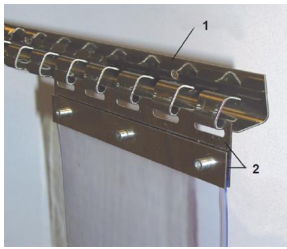

Hanging rails

1. Suspension rail

stainless steel profile with suspension hooks,
ideal for mouting in or in front of a dooropening
Length: 1 meter, packed per 30 pieces
Reference: LP1

2. Hanging set

Hanging set: set of stainless steel plates for
mouting with rivets or bolts (not included)

Width (mm)	Set (pc)	Ref
200	50	LK2
300	50	LK3
400	50	LK4

Product ID: 21050

Source URL: <https://alfaflex.be/en/products/20000/21000/ophangsteeem-0>