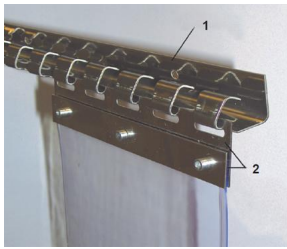

Hanging rails

1. Suspension rail

stainless steel profile with suspension hooks,
ideal for mounting in or in front of a dooropening
Length: 1 meter, packed per 30 pieces
Reference: LP1

2. Hanging set

Hanging set: set of stainless steel plates for
mounting with rivets or bolts (not included)

Width (mm)	Set (pc)	Ref
200	50	LK2
300	50	LK3
400	50	LK4

Product ID: 21050

Source URL: <https://alfaflex.be/en/products/20000/21000/ophangsteeem-0>